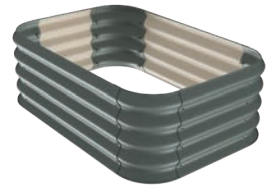

Corrugated Iron Raised Garden Bed

- Size - 41" (L) x 28" (W) x 13" (H)
- Easy D.I.Y assembly
- Made from high quality, curved corrugated steel.
- Holds approx. 8 cubic feet of soil
- Grow fresh vegetables, herbs and flowers in your backyard.
- Will not twist, rot or suffer termite damage.

STRAIGHT SECTIONS

- Two lengths 2.3 ft 1.2 ft
- Rolled from 2-colour steel
- Not reversible (due to safety edges)

EXAMPLE OF CUSTOM DESIGN

PRESSED CORNER PIECE

- Reversible design
- Powdercoated