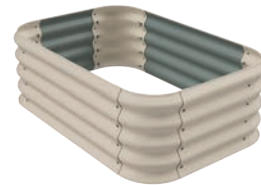

Corrugated Iron Raised Garden Bed

- Size - 41" (L) x 28" (W) x 13" (H)
- Easy D.I.Y assembly
- Made from high quality, curved corrugated steel.
- Holds approx. 8 cubic feet of soil
- Grow fresh vegetables, herbs and flowers in your backyard.
- Will not twist, rot or suffer termite damage.

STRAIGHT SECTIONS

- Two lengths 2.3 ft 1.2 ft
- Rolled from 2-colour steel
- Not reversible (due to safety edges)

EXAMPLE OF CUSTOM DESIGN

PRESSED CORNER PIECE

- Reversible design
- Powdercoated