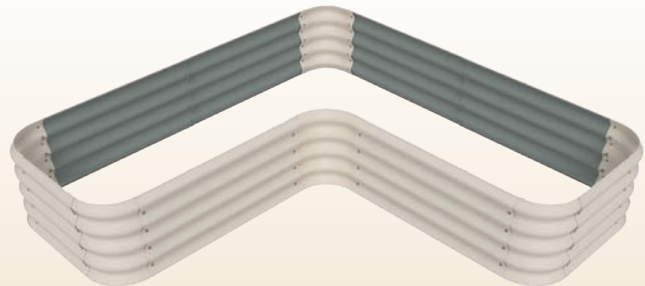

Corrugated Iron Raised Garden Bed

- Size - 41" (L) x 28" (W) x 13" (H)
- Easy D.I.Y assembly
- Made from high quality, curved corrugated steel.
- Holds approx. 8 cubic feet of soil
- Grow fresh vegetables, herbs and flowers in your backyard.
- Will not twist, rot or suffer termite damage.

STRAIGHT SECTIONS

- Two lengths 2.3 ft 1.2 ft
- Rolled from 2-colour steel
- Not reversible (due to safety edges)

EXAMPLE OF CUSTOM DESIGN

PRESSED CORNER PIECE

- Reversible design
- Powdercoated