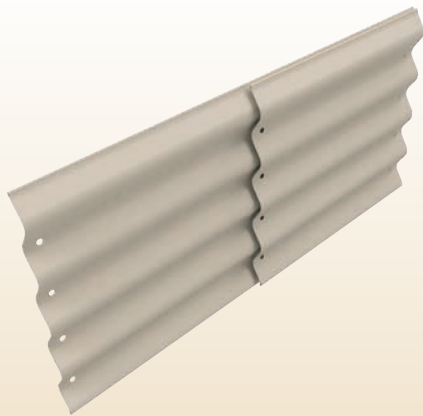

Corrugated Iron Raised Garden Bed

- Size - 41" (L) x 28" (W) x 13" (H)
- Easy D.I.Y assembly
- Made from high quality, curved corrugated steel.
- Holds approx. 8 cubic feet of soil
- Grow fresh vegetables, herbs and flowers in your backyard.
- Will not twist, rot or suffer termite damage.

STRAIGHT SECTIONS

- Two lengths 2.3 ft 1.2 ft
- Rolled from 2-colour steel
- Not reversible (due to safety edges)

EXAMPLE OF CUSTOM DESIGN

PRESSED CORNER PIECE

- Reversible design
- Powdercoated