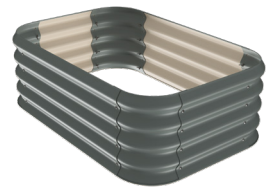

Corrugated Iron Raised Garden Bed

- 3.3 ft x 2.3 ft wide x 1.1 ft high
- Easy DIY Assembly
- Made from high quality, curved corrugated steel.
- Holds 11 CU Ft of Soil
- Grow fresh vegetables, herbs and flowers in your backyard.
- Doesn't twist, rot or suffer termite damage.

STRAIGHT SECTIONS

- Two lengths 2.3 ft 1.2 ft
- Rolled from 2-colour steel
- Not reversible (due to safety edges)

EXAMPLE OF CUSTOM DESIGN

PRESSED CORNER PIECE

- Reversible design
- Powdercoated