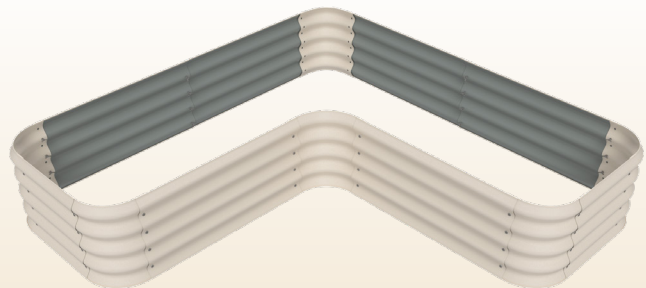

Corrugated Iron Raised Garden Bed

- 3.3 ft x 2.3 ft wide x 1.1 ft high
- Easy DIY Assembly
- Made from high quality, curved corrugated steel.
- Holds 11 CU Ft of Soil
- Grow fresh vegetables, herbs and flowers in your backyard.
- Doesn't twist, rot or suffer termite damage.

STRAIGHT SECTIONS

- Two lengths 2.3 ft 1.2 ft
- Rolled from 2-colour steel
- Not reversible (due to safety edges)

EXAMPLE OF CUSTOM DESIGN

PRESSED CORNER PIECE

- Reversible design
- Powdercoated